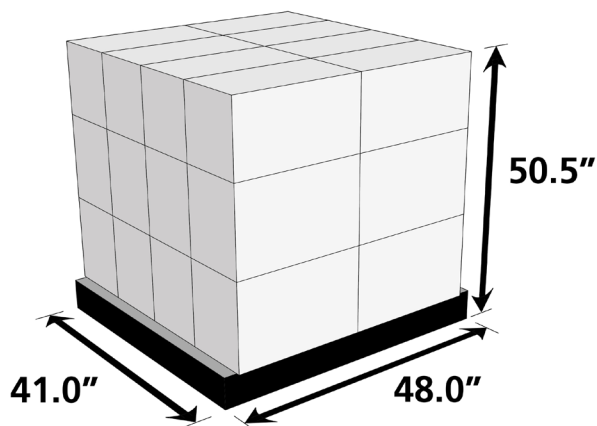

ORDERING INFORMATION

MODEL NUMBER	DESCRIPTION	ITEM NUMBER	UPC CODE
PIXMA MX492	Wireless Office All-In-One Printer	0013C002AA	 0 13803 24936 1
COMPATIBLE INK			
PG-245XL	XL Black Ink Cartridge	8278B001AA	 0 13803 21551 9
PG-245	Black Ink Cartridge	8279B001AA	 0 13803 21553 3
CL-246XL	XL Color Ink Cartridge	8280B001AA	 0 13803 21554 0
CL-246	Color Ink Cartridge	8281B001AA	 0 13803 21556 4
PG-245XL/CL-246XL Combo Pack with GP-601 Paper	XL Cartridge/Paper Combo Pack	8728B005AB	 6 60685 11857 7

FOR REFERENCE ONLY

PALLET INFORMATION

ORIGIN	
Country of Origin	Vietnam
Tariff Number	8443310000
PRODUCT INFORMATION	
Individual Printer Dimensions	17.2" (W) x 11.7" (D) x 7.5" (H)
Individual Box Dimensions	21.9" (W) x 10.3" (D) x 15.0" (H)
Weight of Individual Printer	13.0 lbs.
Weight of Individual Box	17.2 lbs.
PALLET INFORMATION	
Number of Boxes per Pallet	24
Dimensions (Pallet and Boxes)	41.0" (W) x 48.0" (D) x 50.5" (H)
Dimensions without Pallet	41.0" (W) x 43.8" (D) x 45.0" (H)
Loaded Pallet Weight	462.8" lbs.
DATE	
Availability	February 2015