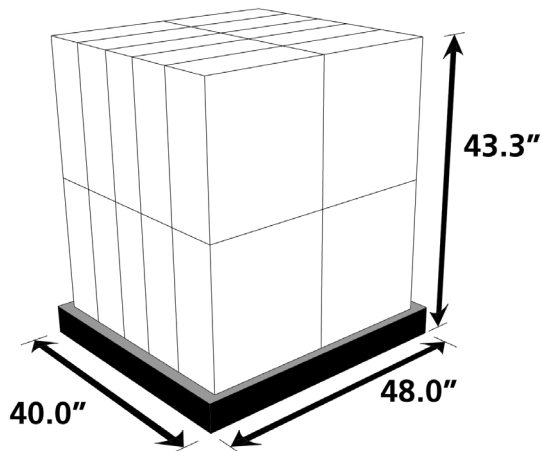

ORDERING INFORMATION

MODEL NUMBER	DESCRIPTION	ITEM NUMBER	UPC CODE
PIXMA iP7220	Wireless Inkjet Photo Printer	6219B002AA	0 13803 14837 4

COMPATIBLE INK			
PGI-250 PGBK XL	XL Pigment Black Ink Tank	6432B001AA	0 13803 15134 3
CLI-251 C XL	XL Cyan Ink Tank	6449B001AA	0 13803 15139 8
CLI-251 M XL	XL Magenta Ink Tank	6450B001AA	0 13803 15152 7
CLI-251 Y XL	XL Yellow Ink Tank	6451B001AA	0 13803 15153 4
CLI-251 BK XL	XL Black Ink Tank	6448B001AA	0 13803 15151 0
PGI-250 PGBK	Pigment Black Ink Tank	6497B001AA	0 13803 15142 8
CLI-251 C	Cyan Ink Tank	6514B001AA	0 13803 15144 2
CLI-251 M	Magenta Ink Tank	6515B001AA	0 13803 15159 6
CLI-251 Y	Yellow Ink Tank	6516B001AA	0 13803 15161 9
CLI-251 BK	Black Ink Tank	6513B001AA	0 13803 15166 4

FOR REFERENCE ONLY

PALLET INFORMATION

ORIGIN	
Country of Origin	Thailand
Tariff Number	8443321040
PRODUCT INFORMATION	
Individual Printer Dimensions	17.8" (W) x 14.5" (D) x 5.1" (H)
Individual Box Dimensions	20.4" (W) x 7.7" (D) x 18.9" (H)
Weight of Individual Printer	14.4 lbs.
Weight of Individual Box	19.0 lbs.
PALLET INFORMATION	
Number of Boxes per Pallet	20
Dimensions (Pallet and Boxes)	40.0" (L) x 48.0" (W) x 43.3" (H)
Dimensions without Pallet	38.5" (L) x 40.8" (W) x 37.8" (H)
Loaded Pallet Weight	430.0 lbs.
DATE	
Availability	December 2012