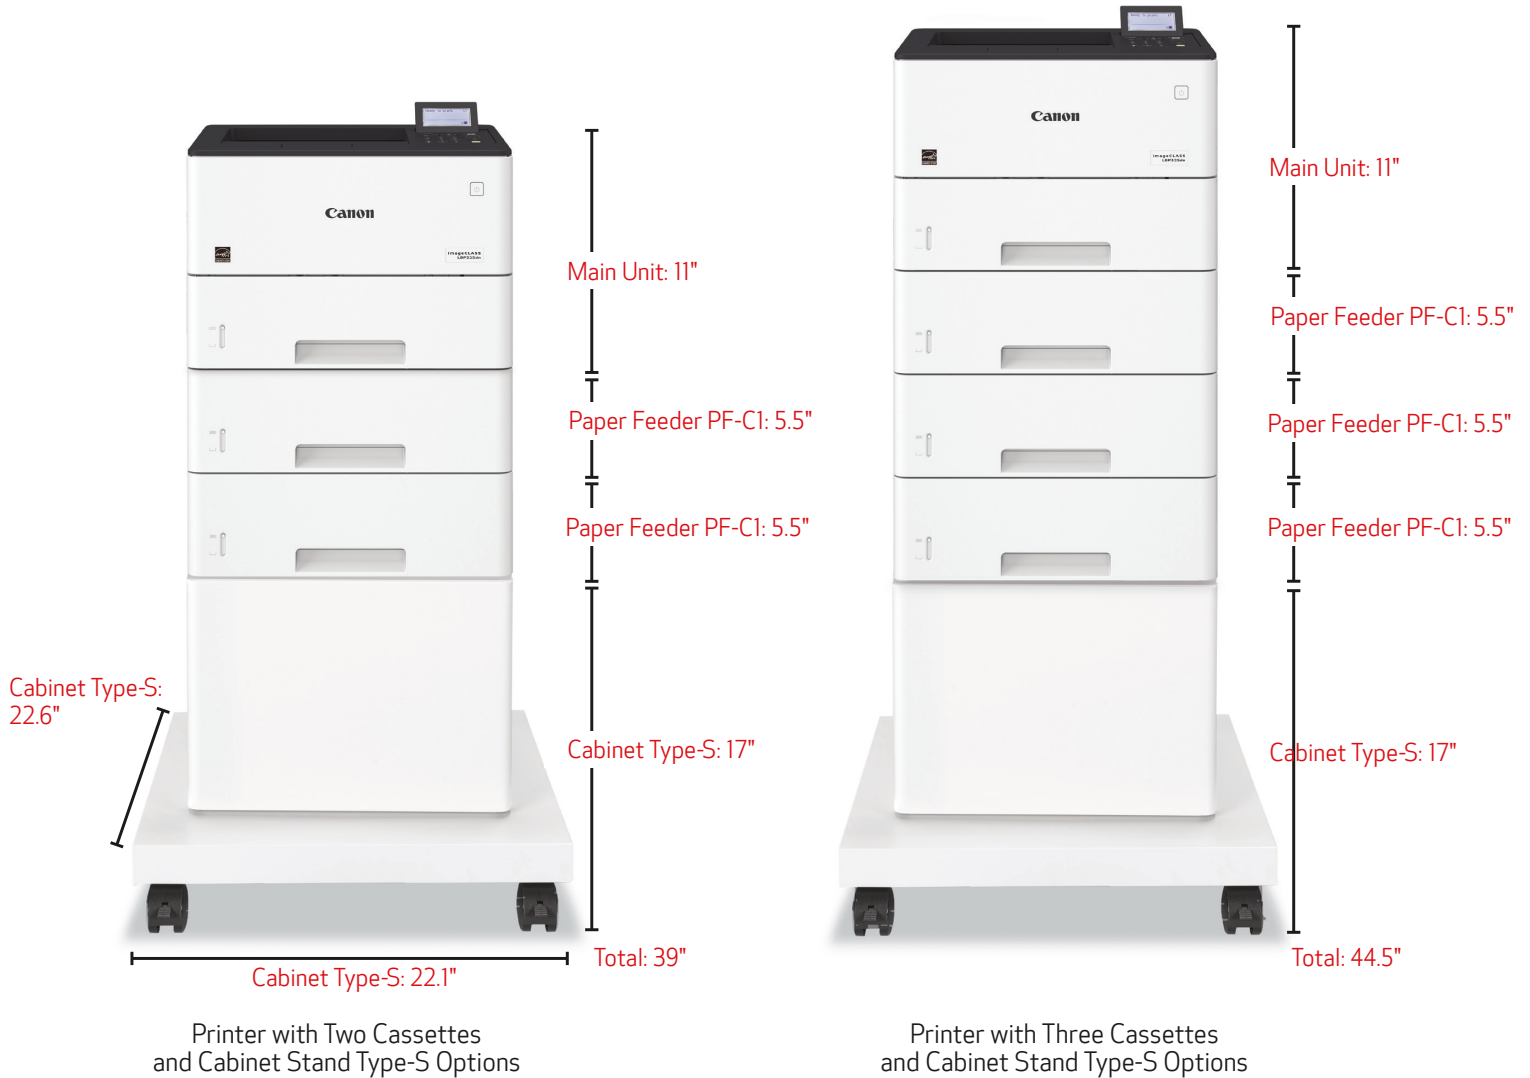

imageCLASS LBP325dn
Black and White | Compact | Printer

CONFIGURATIONS

Desktop Configuration

These configurations may be used as desktop machines, depending on the desk height you have available.

Standard Printer Configuration

Printer with
One Cassette Option

CONFIGURATION

Floor (with Cabinet Type-S)

These configurations are ideal for use as floor-standing machines. For use of Cabinet Type-S, one or more optional paper feeders is needed.