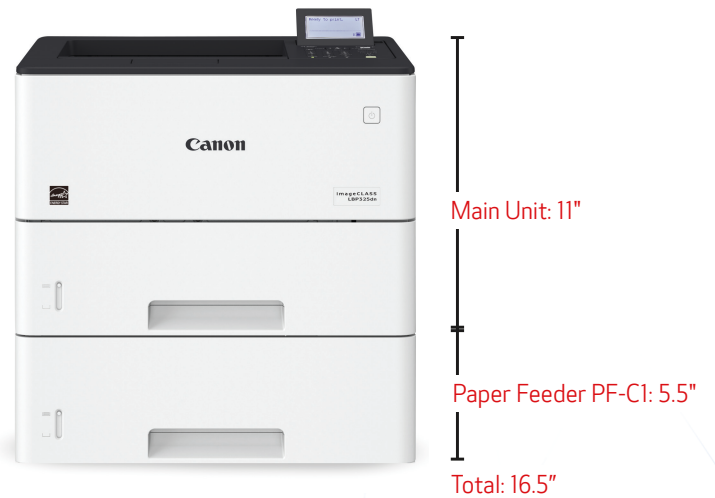

imageCLASS LBP325dn
Black and White | Compact | Printer

CONFIGURATIONS

Desktop Configuration

These configurations may be used as desktop machines, depending on the desk height you have available.

Standard Printer Configuration

Printer with
One Cassette Option

CONFIGURATION

Floor (with Cabinet Type-S)

These configurations are ideal for use as floor-standing machines. For use of Cabinet Type-S, one or more optional paper feeders is needed.