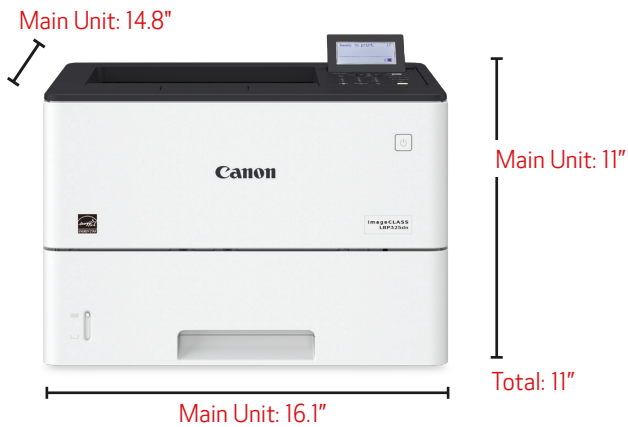

imageCLASS LBP325dn
Black and White | Compact | Printer

CONFIGURATIONS

Desktop Configuration

These configurations may be used as desktop machines, depending on the desk height you have available.

Standard Printer Configuration

Printer with
One Cassette Option

CONFIGURATION

Floor (with Cabinet Type-S)

These configurations are ideal for use as floor-standing machines. For use of Cabinet Type-S, one or more optional paper feeders is needed.