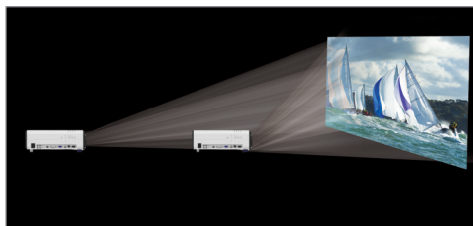

REALiS WUX450 PRO AV

COMPACT INSTALLATION LCOS PROJECTOR

Widescreen Compact Installation Projector

The Canon REALiS WUX450 Pro AV Compact Installation LCOS Projector combines the exceptional picture quality of large installation projectors with the plug-and-play convenience of portables. A trim 13 lb. unit, the Canon REALiS WUX450 delivers WUXGA (1920 x 1200) resolution 16:10 widescreen images with 4500 lumens of brightness and up to a 2000:1 contrast ratio. Built into the REALiS WUX450 is a next-generation Canon AISYS 5.0 optical engine that maximizes the imaging performance of the projector's advanced Canon LCOS display panels. The REALiS WUX450 also features a sophisticated Canon optical solution that delivers a consistent fixed f/2.8 aperture with virtually no brightness fall-off throughout its entire 1.8x zoom range. Advanced features include four point keystone correction, simultaneous Picture-by-Picture HDMI and DVI split-screen display, built-in edge blending with easy registration adjustment, and manual lens-shift adjustment for installation flexibility and projector stacking. A full suite of networking features including full control over IP and content streaming, and a Network Multi Projection system that allows for video streaming (not audio) via LAN to the projector in multiple modes. A new long-life filter system and projection lamp provides easy maintenance and lower total cost of ownership.

Canon's REALiS Pro AV Compact Installation LCOS Projectors offer full projector light output regardless of the zoom position.

- ▶ Built-in Edge Blending Function
- ▶ Outstanding Power Efficiency

Recommended For: