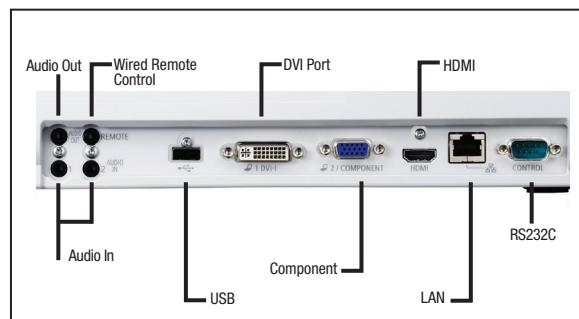

KEY FEATURES / TECHNOLOGY

Flexible Network Management

Built into the new Canon REALIS WUX450 is a full suite of networking features, including full control over IP and content streaming. An Ethernet (LAN) interface enables advanced remote control and monitoring capabilities (including power management, usage tracking, and other control functions). Key networking features also include a content-streaming capability, which does not require dedicated software and allows one or more PCs to connect to a projector over a standard LAN to share content. This NMPJ (Network Multi Projection) system has the ability to show content from up to four different PCs on a single screen (in Classroom Mode only). Content can be streamed from any point with a network connection to a projector, either within a room or in multiple locations, simplifying installation. And the REALIS WUX450 offers placement flexibility with its sophisticated Canon optical solution which delivers a consistent fixed aperture of f/2.8. This means that there is no light lost across its entire 1.8x zoom range, so users get the lumens they need – and paid for – when adding distance or zooming.

Connectability

WHAT'S IN THE BOX

- Projector
- Remote Control (AAA batteries x2)
- Power Cord
- VGA-VGA Cable
- Lens Cap
- Warranty Card
- Instruction Book (CD-ROM)
- Important Information (Book)

OPTIONAL ACCESSORIES

Item Code No	Description
8377B001	Replacement Lamp RS-LP08
3096B001	Ceiling Extension RS-CL08 (16" - 24")
3097B001	Ceiling Extension RS-CL09 (24" - 39")
8378B001	Ceiling Attachment RS-CL12
8680B001	Ceiling Attachment RS-CL13
8379B001	Replacement Air Filter RS-FL02
8380B001	Option Foot RS-FT01
5750B001	Remote Controller RS-RCO5
8381B001	Remote Controller RS-RCO6
2482V754	Compact Install Shipping Case

For more info:
1-800-OK-CANON (1-800-652-2666)
pro.usa.canon.com