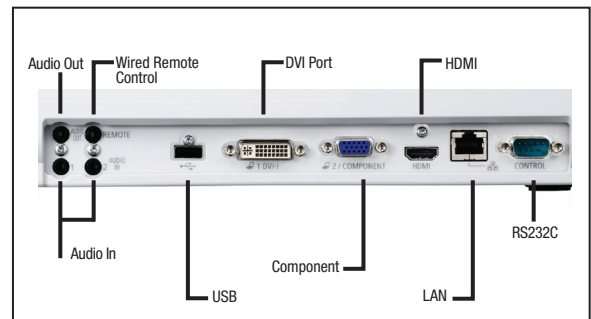

KEY FEATURES / TECHNOLOGY

Flexible Network Management

Built into the new Canon REALIS WUX450 is a full suite of networking features, including full control over IP and content streaming. An Ethernet (LAN) interface enables advanced remote control and monitoring capabilities (including power management, usage tracking, and other control functions). Key networking features also include a content-streaming capability, which does not require dedicated software and allows one or more PCs to connect to a projector over a standard LAN to share content. This NMPJ (Network Multi Projection) system has the ability to show content from up to four different PCs on a single screen (in Classroom Mode only). Content can be streamed from any point with a network connection to a projector, either within a room or in multiple locations, simplifying installation. And the REALIS WUX450 offers placement flexibility with its sophisticated Canon optical solution which delivers a consistent fixed aperture of f/2.8. This means that there is no light lost across its entire 1.8x zoom range, so users get the lumens they need – and paid for – when adding distance or zooming.

Connectability

WHAT'S IN THE BOX

- Projector
- Remote Control (AAA batteries x2)
- Power Cord
- VGA-VGA Cable
- Lens Cap
- Warranty Card
- Instruction Book (CD-ROM)
- Important Information (Book)

OPTIONAL ACCESSORIES

Item Code No	Description
8377B001	Replacement Lamp RS-LP08
3096B001	Ceiling Extension RS-CL08 (16" - 24")
3097B001	Ceiling Extension RS-CL09 (24" - 39")
8378B001	Ceiling Attachment RS-CL12
8680B001	Ceiling Attachment RS-CL13
8379B001	Replacement Air Filter RS-FL02
8380B001	Option Foot RS-FT01
5750B001	Remote Controller RS-RC05
8381B001	Remote Controller RS-RC06
2482V754	Compact Install Shipping Case

For more info:
1-800-OK-CANON (1-800-652-2666)
pro.usa.canon.com