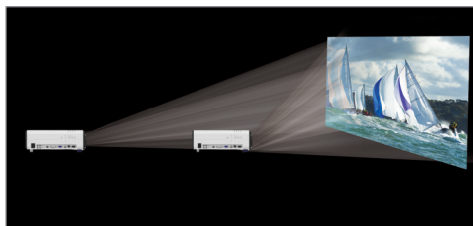

Key Features

- Compact and Lightweight
- Native WUXGA (1920 x 1200) Resolution
- AISYS-enhanced LCOS Technology
- 4500 Lumens
- Throw Ratio 1.39-2.51:1
- Lens shift (V: 0% - 60%, H: ±10%)
- Supports 24p Video
- Consistent Fixed f/2.8 Aperture with virtually no Brightness Fall-Off Throughout its Entire 1.8x Zoom Range
- Network Multi Projection

Canon's REALiS Pro AV Compact Installation LCOS Projectors offer full projector light output regardless of the zoom position.

- Built-in Edge Blending Function
- Outstanding Power Efficiency