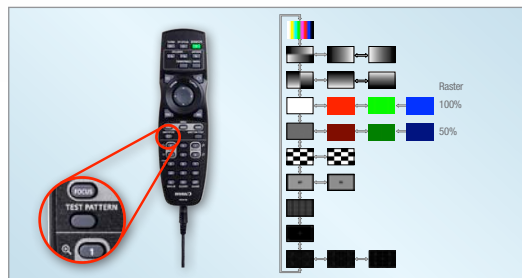

Key Features

- Native SXGA+ (1400 x 1050) Resolution
- AISYS-Enhanced LCOS Technology
- 6000 Lumen Brightness
- 1000:1 Contrast Ratio
- LCOS Panel with 96% Aperture Ratio
- Motorized Lens Shift, Zoom, and Focus
- Outstanding Energy Efficiency
- Optional Interchangeable Genuine Canon Lenses