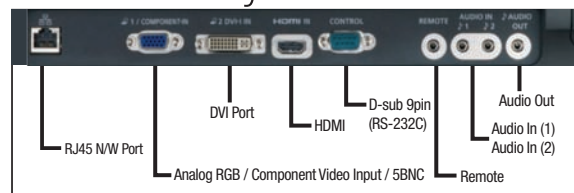

OPTIONAL ACCESSORIES

Item Code No.	Description
4966B001	Standard Zoom Lens RS-IL01ST
4967B001	Long Focus Zoom Lens RS-IL02LZ
4968B001	Ultra Wide-Angle Lens RS-IL03WF
6064B001	Ultra Long Focus Zoom Lens RS-IL04UL
8168B001	Short Focus Zoom Lens RS-IL05WZ
5017B001	Replacement Lamp RS-LP07
4971B001	Replacement Air Filter RS-FL01
5750B001	Remote Controller RS-RC05 (With Wired Connection Option)
4969B001	Ceiling Mount RS-CL11
3096B001	Ceiling Extension RS-CL08 (16" ~ 24")
3097B001	Ceiling Extension RS-CL09 (24" ~ 39")
5471B001	Top Cover RS-TC01 (Dark Grey)

Optional Interchangeable Genuine Canon Lenses

A series of high-resolution Genuine Canon interchangeable lenses are available for REALiS Pro AV Installation Projectors. These include a 1.5x Standard Zoom Lens, 0.8x Ultra Wide Angle Lens, 1.7x Long Focus Zoom Lens, 1.95x Ultra Long Focus Zoom Lens and 1.5x Short Focus Zoom Lens. All lenses incorporate advanced low-distortion and high-resolution optical technologies originally developed for Canon's EOS DSLR camera lenses.

Connectability

OPTIONAL LENS SPECIFICATIONS

PRODUCT NAME	SX6000	
RS-IL01ST STANDARD ZOOM LENS	THROW RATIO	1.57 - 2.36:1
	PROJECTION LENS	F1.89 - 2.65 / f= 23.0 - 34.5 mm
	ZOOM	1.5 x Optical Zoom (Powered)
	FOCUS	Powered
	SCREEN SIZE	40" to 600"
RS-IL02LZ LONG FOCUS ZOOM LENS	THROW RATIO	2.31 - 3.94:1
	PROJECTION LENS	F1.99 - 2.83 / f= 34.0 - 57.7 mm
	ZOOM	1.7 x Optical Zoom (Powered)
	FOCUS	Powered
	SCREEN SIZE	40" to 600"
RS-IL03WF ULTRA WIDE- ANGLE LENS	THROW RATIO	0.85:1
	PROJECTION LENS	F2.0 / f= 12.8 mm
	ZOOM	Fixed
	FOCUS	Powered
	SCREEN SIZE	40" to 300"
RS-IL04UL ULTRA LONG FOCUS ZOOM LENS	THROW RATIO	3.74 - 7.32:1
	PROJECTION LENS	F2.34 - 2.81 / f= 53.6 - 105.6 mm
	ZOOM	1.95x Optical Zoom (Powered)
	FOCUS	Powered
	SCREEN SIZE	60" to 600"
RS-IL05WZ SHORT FOCUS ZOOM LENS	THROW RATIO	1.06 - 1.58:1
	PROJECTION LENS	F2.09 - 2.34 / f= 15.56 - 23.34 mm
	ZOOM	1.5x Optical Zoom (Powered)
	FOCUS	Powered
	SCREEN SIZE	40" to 600"

WHAT'S IN THE BOX

- Projector
- Remote Control (AAA size x2)
- Warranty Card
- Power Cord
- User's / Installation Manual (CD)
- VGA-VGA Computer Cable

For more info:
1-800-OK-CANON (1-800-652-2666)
pro.usa.canon.com

*The maximum upward shift and the maximum horizontal shift cannot be used simultaneously.