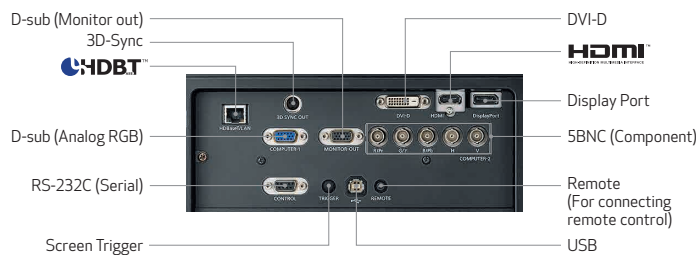

CONNECTABILITY

WHAT'S IN THE BOX

- Projector
- Dust Cap
- Power Cord
- Color Wheel BRT (Brightness priority)⁵
- Color Wheel COL (Color priority)⁶
- VGA to VGA Connection Cable (Mini Dsub15-Mini Dsub15)
- Projector Remote Control LX-RC01 (includes two AA batteries)
- Anti-theft Screw for Lens
- Important Information (book)
- User's Manual (CD-ROM)
- Warranty Card

¹ Lamp Mode is Normal/Eco ² When using Standard Zoom Lens LX-IL03ST ³ When 6 Segment-BRT color wheel is installed (gives priority to brightness) ⁴ Standby mode is Network/Eco ⁵ Excluding lens ⁶ 6 Segment-BRT color wheel is optimized for brightness and preinstalled. Use the optional, bundled 6 Segment-COL color wheel for optimal color. ⁷ Indicates focus ability range in the chart. Optical feature guaranteed range is: 50 – 300" ⁸ Calculated value for 80" image

© 2017 Canon U.S.A., Inc. All rights reserved. Not responsible for typographical errors. Specifications subject to change without notice. Products not shown to scale. Certain images and effects are simulated. Canon is a trademark of Canon Inc. in the United States, and may be a registered trademark or trademark in other countries. HDBaseT™ and the HDBaseT Alliance logo are trademarks of the HDBaseT Alliance. HDMI, the HDMI logo and High-Definition Multimedia Interface are registered trademarks or trademarks of HDMI Licensing, LLC in the United States and/or other countries. All other product names and brand names may be registered trademarks, trademarks or service marks of their respective owners in the United States and/or other countries.

TERMINALS	
Dsub15 (Computer-1)	Analog PC / Component Video Input
5BNC (Computer-2)	Analog PC / Component Video Input
DVI-D	Digital PC / Digital Video Input
HDMI	Digital PC / Digital Video Input
DisplayPort	Digital PC / Digital Video Input
RJ-45	HDBaseT™ Input / Network Connection (100BASE-TX / 10BASE-T)
Dsub15 (Monitor-out)	Image Output
Dsub9 (Control)	RS-232 Connection
USB Mini B	Service Port
3D Sync Out	For 3D Display
Mini Jack (Trigger)	For Picture Control
Mini Jack (Remote)	Wired Remote Control Connection
REMOTE CONTROL	
Wireless Remote	IR
RATINGS	
Fan Noise¹	Dual Lamp: 41 / 36dB, Single Lamp: 38 / 35dB
Power Consumption¹	Dual Lamp: 850 / 680W, Single Lamp: 440 / 370W
Standby Power⁴	6.0 / 0.5W
Heat Dissipation	Up to 2,901 BTU/h
Power Voltage	AC 100 – 240V, 50 / 60 Hz
Operating Temperature	40°F – 104°F
Dimensions (W x H x D)	19.8" x 8.7" x 20.8" / 504mm x 221mm x 529mm (including adjustable legs)
Weight⁵	45.2 lbs.
Projector Warranty	3 Years (parts and labor)
Lamp Warranty	120 Days

OPTIONAL LENSES