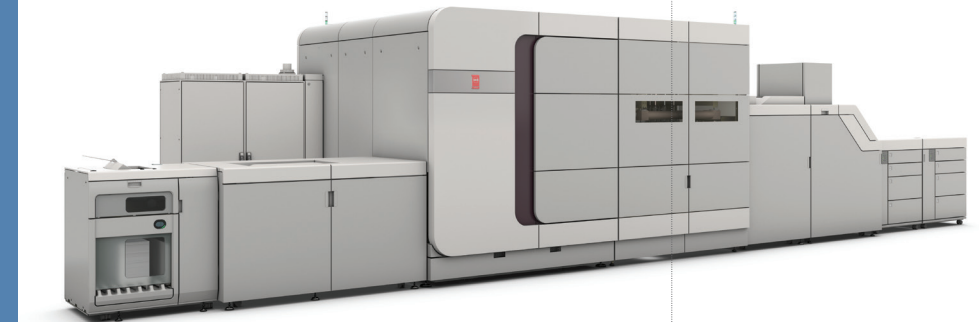

PRODUCTION & OFFICE

DIGITAL COLOR PRODUCTION PRESSES

The technology employed by Canon's digital color production presses helps meet the needs of in-Plants, commercial printers, quick printers, book printers, and design agencies with on-demand printing capabilities and value-added services such as variable data printing. Canon's imaging technology produces outstanding, offset-like image quality.

imagePRESS C10000VP/C8000VP

The imagePRESS C10000VP/C8000VP Digital Color Production Presses take imagePRESS quality and productivity to the next level. They deliver print production excellence, application versatility, and turnaround times of up to 100 ipm (LTR) on all supported media (up to 350 gsm) for superb, offset-like output.