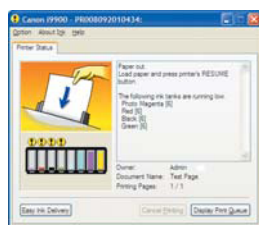

▲ Ink cartridge empty/
Paper out