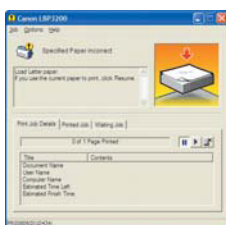

▲ Paper out

Easy Wireless Configuration with Microsoft Windows Connect Now*

The C-6700WG supports Microsoft Windows Connect Now. It simplifies the complicated wireless network initial configuration. The process is very easy. Use the Windows Connect Now wizard, save the results on your USB flash thumb drive, and then insert the thumb drive to the C-6700WG. It automatically creates the wireless configuration instantly. Alternatively, the C-6700WG can be configured over a wired LAN connection.

* Supported only with Windows XP Service Pack 2 or greater

Advanced Wireless Security Support

64/128 WEP is supported as well as WPA-PSK (TKIP/AES) to securely print, scan or store your data over the wireless network.