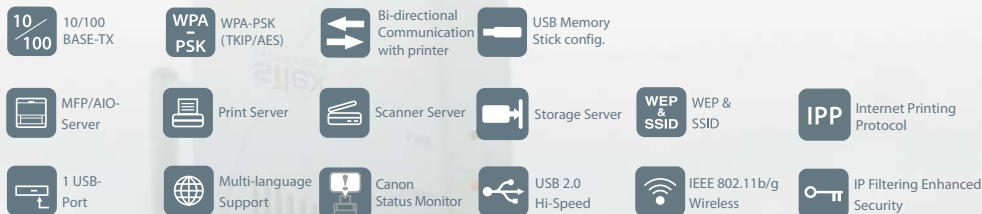

Key Features

- ⊙ Printing, scanning, memory card storing and PC fax over a Wireless Local Area Network or LAN
- ⊙ Compatible with most Canon Multi-Function and USB printers
- ⊙ Easy wireless configuration with Windows® Connect Now support
- ⊙ Canon printer status monitoring support