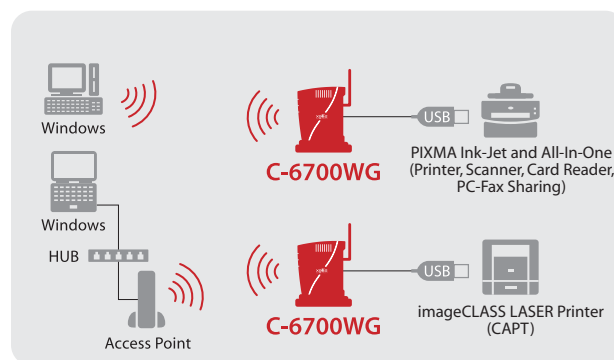

Network Diagram

Specifications

Wireless LAN	IEEE 802.11b/g
Wireless Security	WEP (64/128bit), SSID, WPA-PSK (TKIP/AES)
Wired LAN	10Base-T, 100Base-TX (Auto Sense)
USB Interface	USB2.0 Hi-Speed (A type) x 1
Operating Systems*	Windows 95/98/Me/NT/2000/XP/Server 2003/Vista
Supported Protocols	TCP/IP
Configuration	Setup Utility, Web Setup, TELNET, Windows Connect Now
Outer Dimensions	W: 36mm x D: 114mm x H: 138mm W: 1.42 x D: 4.49 x H: 5.43 in (Antenna and Stand not included)
Weight	172g / 5.55 oz (Antenna and Stand not included)
Power	AC Power Adapter, AC100-240V 50/60Hz
Power Consumption	Max 9W (DC5V 1.8A)
Content	C-6700WG, AC Power Adapter, CD-ROM (Setup Utility, Manual) Setup Guide, Warranty Card, Stand, Antenna

* Network scanning, memory card reading and PC-Fax are available only for Windows 2000/XP.

Utility Software

Device Server Setup	Wizard style quick setup utility
CX Print	Client Software for Windows Printing
SX Virtual Link	For networking USB devices

JQA-QMA2667
sillex technology, Inc.

Canon® is a registered trademark of Canon Inc. Other brand or product names are registered trademarks or trademarks of their respective owners. Technical information and specifications are subject to change without notice. © 2007 sillex technology, Inc. All rights reserved.

sillex global sales & support locations

U.S. Office
Sillex Technology America, Inc.
+1-801-748-1199
U.S. toll free 866-765-8761
www.sillexamerica.com
contact@sillexamerica.com

Europe Office
sillex technology europe GmbH
+49-2159-67500
German toll free 0800-7453938
www.sillexeurope.com
contact@sillexeurope.com

China Office
sillex technology beijing, Inc.
+86-10-6440-3958
www.sillex.com.cn
contact@sillex.com.cn

Corporate Headquarters
sillex technology, Inc.
+81-6-6730-3751
www.sillex.jp
support@sillex.jp